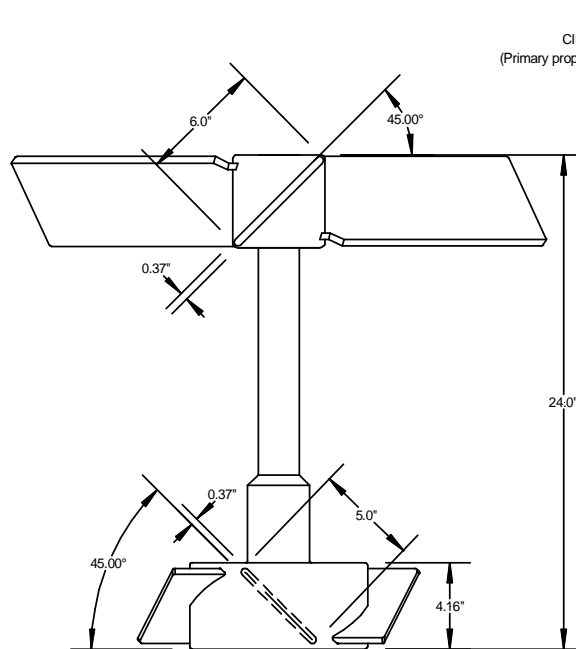

A-1000 Hub and Prop View

CIP/SIP PORTS
(Primary prop removed for clarity)