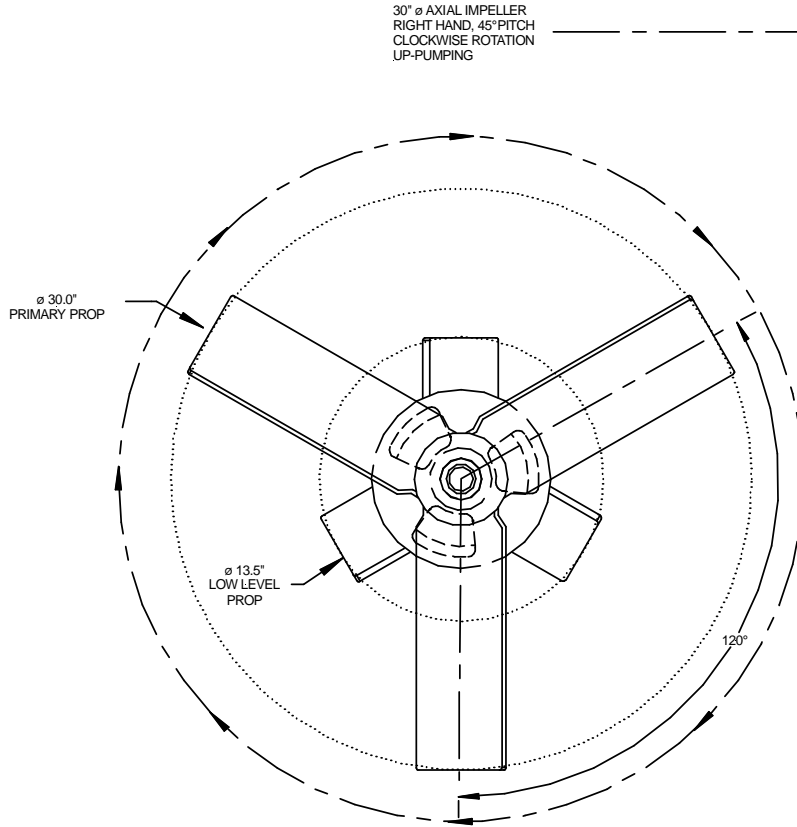

A-1000 Hub and Prop View

CIP/SIP PORTS
(Primary prop removed for clarity)